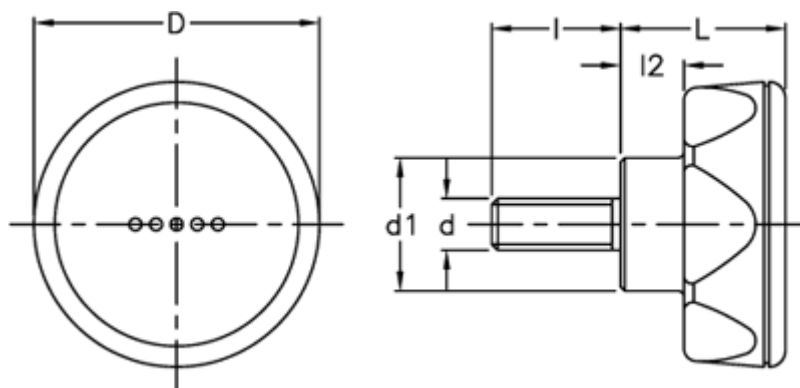

Data Sheet

Article number: 23052224163

Description: E+G Lobe knob
ELK.56-p M8x30-C3 grey centre cap

Measures

D	= 56
d1	= 26.5
d 6g	= M8
l	= 30
L	= 29
l2	= 11